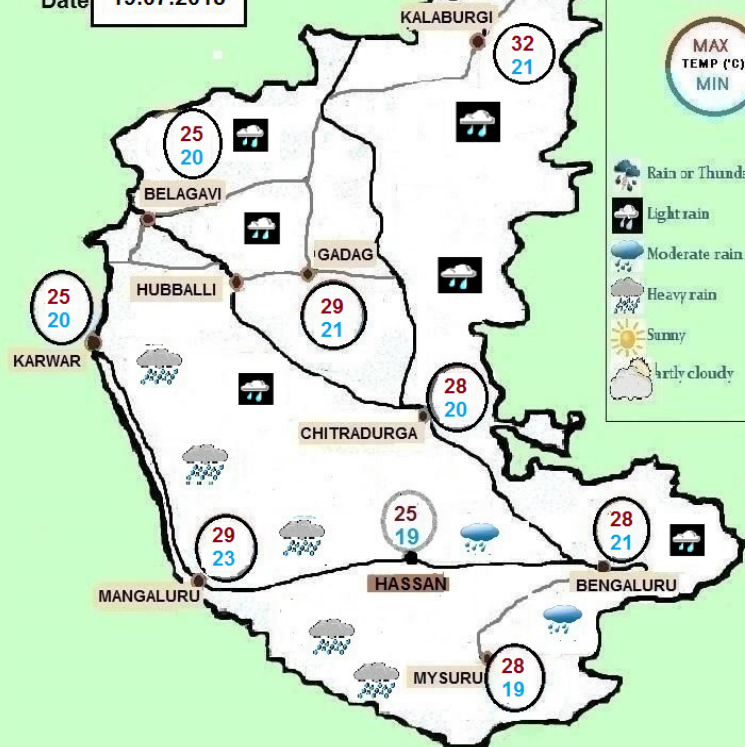

HIGHWAY FORECAST

KARNATAKA STATE

Date 19.07.2018

LEGEND

MAX
TEMP (°C)
MIN

- Rain or Thundershower
- Light rain
- Moderate rain
- Heavy rain
- Sunny
- Partly cloudy

FORECAST VALID UNTIL 1400 HRS OF 20.07.2018

- BENGALURU-MYSURU HIGHWAY - Rain/showers likely to at many places.
- BENGALURU-MANGALURU HIGHWAY - Rain/showers likely to at many places.
- BENGALURU-BELAGAVI HIGHWAY - Rain/showers likely to at many places upto Chitradurga and at a few places upto Belagavi.
- BENGALURU-KALABURGI HIGHWAY - Rain/showers likely to at many places upto Chitradurga and at a few places upto Kalaburgi.