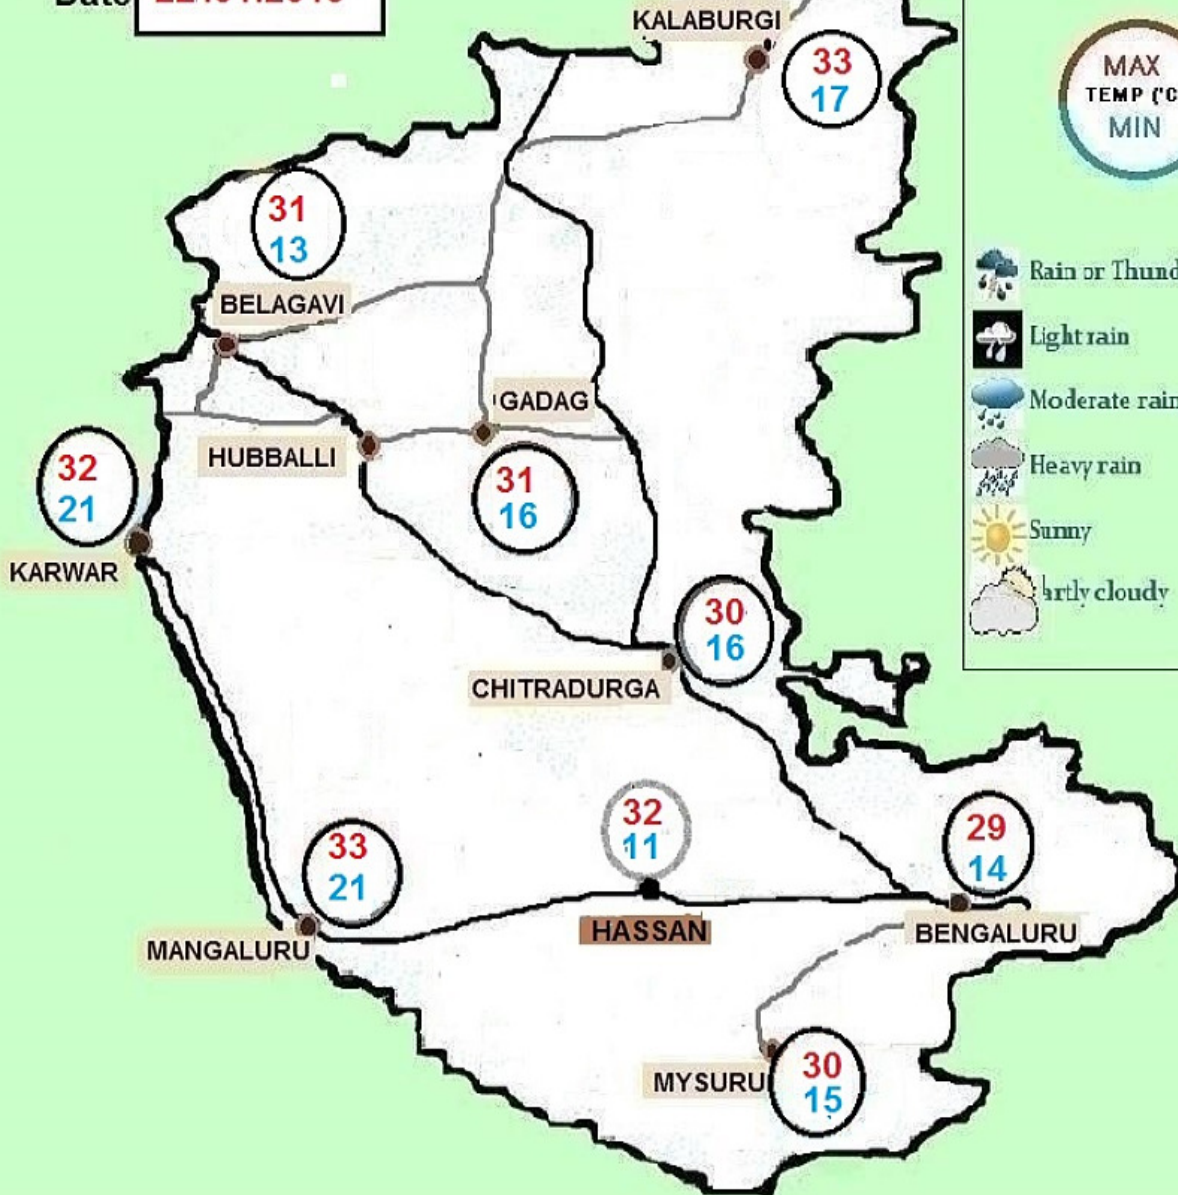

HIGHWAY FORECAST

KARNATAKA STATE

Date **22.01.2019**

LEGEND

- Rain or Thundershower
- Light rain
- Moderate rain
- Heavy rain
- Sunny
- Partly cloudy

FORECAST VALID UNTIL 1400 HRS OF 23.01.2019

- BENGALURU-MYSURU HIGHWAY -- Dry Weather likely to prevail.
- BENGALURU-MANGALURU HIGHWAY -- Dry Weather likely to prevail.
- BENGALURU-BELAGAVI HIGHWAY -- Dry Weather likely to prevail.
- BENGALURU-KALABURGI HIGHWAY -- Dry Weather likely to prevail.