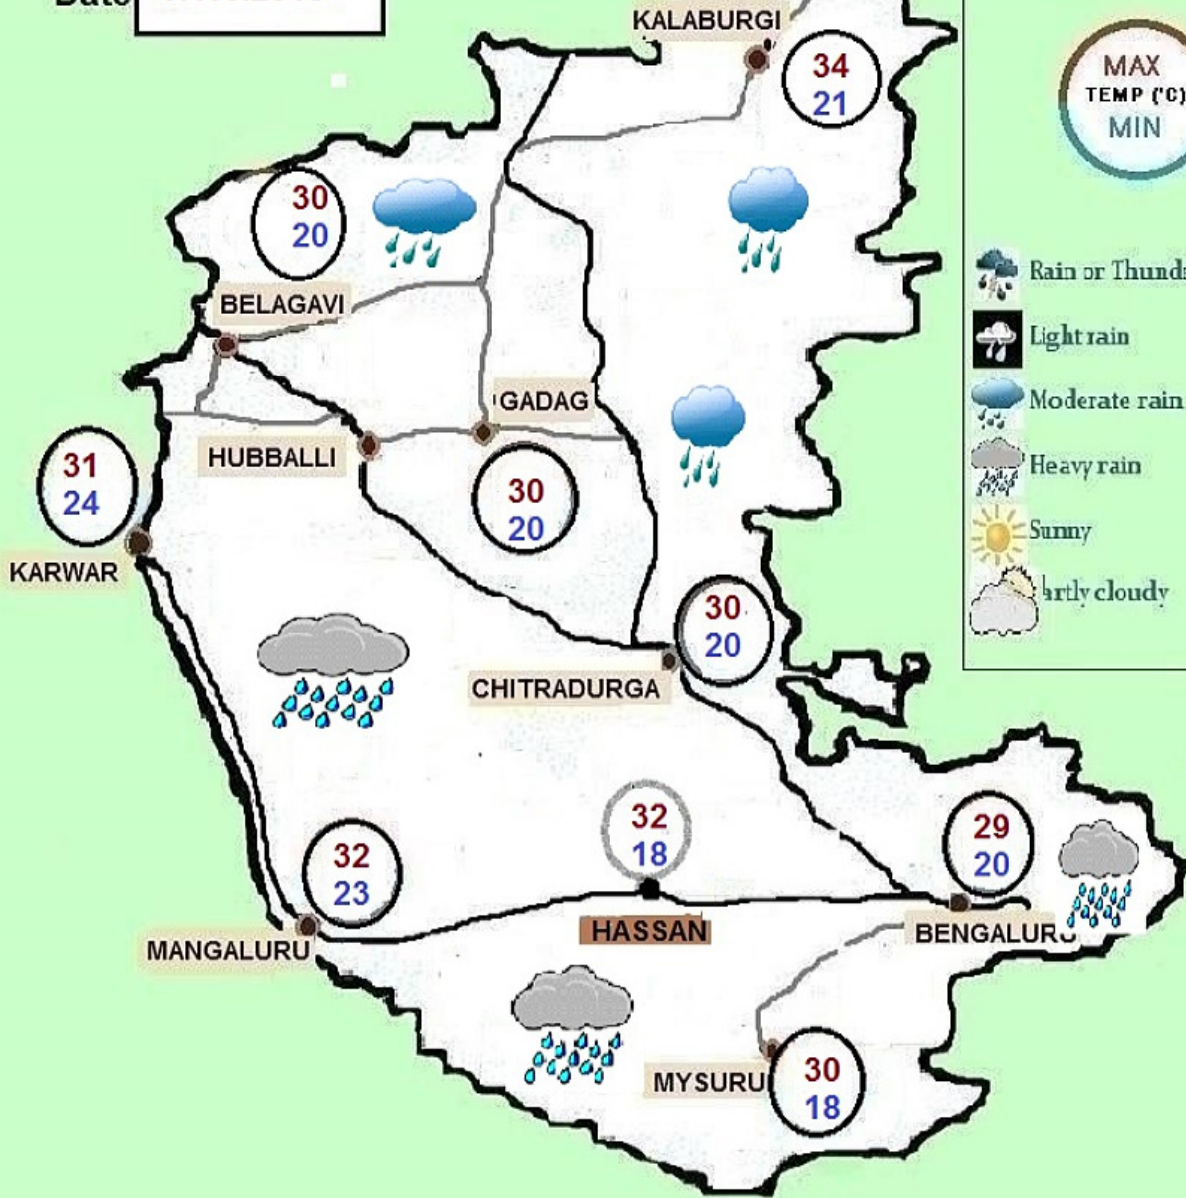

HIGHWAY FORECAST

KARNATAKA STATE

Date **17.10.2018**

LEGEND

- Rain or Thundershower
- Light rain
- Moderate rain
- Heavy rain
- Sunny
- Partly cloudy

FORECAST VALID UNTIL 1400 HRS OF 18.10.2018

- BENGALURU-MYSURU HIGHWAY -- *Rain/thundershowers very likely to occur at most places*
- BENGALURU-MANGALURU HIGHWAY -- *Rain/thundershowers very likely to occur at most places*
- BENGALURU-BELAGAVI HIGHWAY -- *Rain/thundershowers very likely to occur at most places upto Chitradurga and at many places upto Belagavi*
- BENGALURU-KALABURGI HIGHWAY -- *Rain/thundershowers very likely to occur at most places upto Chitradurga and at many places upto Kalaburgi*