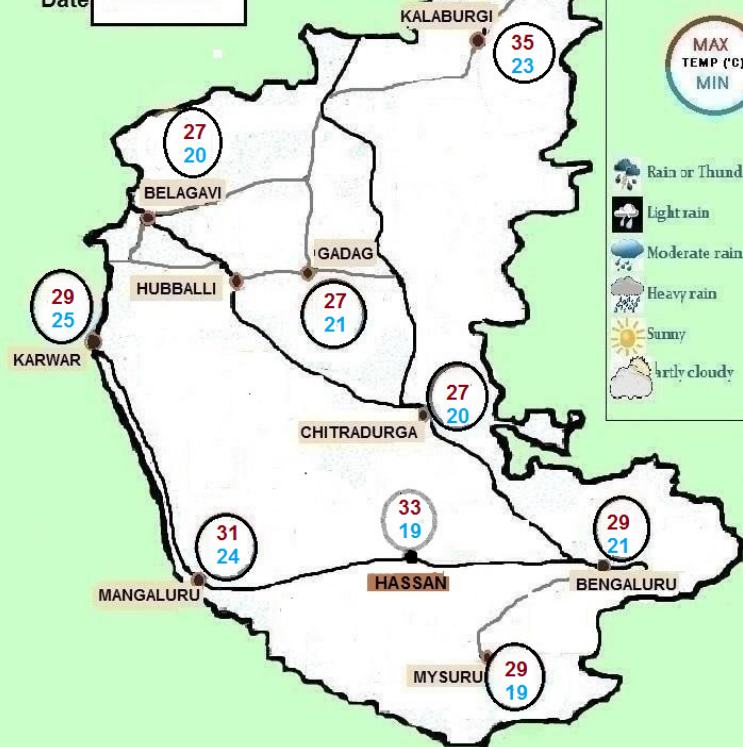

# HIGHWAY FORECAST

## KARNATAKA STATE

Date **19.06.2018**

### LEGEND

- Rain or Thundershower
- Light rain
- Moderate rain
- Heavy rain
- Sunny
- Partly cloudy

**FORECAST VALID UNTIL 1400 HRS OF 20.06.2018**

- BENGALURU-MYSURU HIGHWAY -- *Rain/thundershowers very likely at most places*
- BENGALURU-MANGALURU HIGHWAY -- *Rain/thundershowers very likely at most places*
- BENGALURU-BELAGAVI HIGHWAY -- *Rain/thundershowers very likely at most places up to Chitradurga and at a few places upto Belagavi*
- BENGALURU-KALABURGI HIGHWAY -- *Rain/thundershowers very likely at most places up to Chitradurga and at a few places upto Kalaburgi*